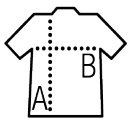

Quality

TASLAN - UNISEX
100% polyamide with PU coating
Lining: 100% polyester mesh

Style

Jacket with zip opening
Striped ribbed inside collar and cuffs
Plain ribbed bottom
2 front pockets
1 inside pocket

Available sizes

Sizes	XS	S	M	L	XL	XXL	3XL
A/B	68/50,5	70/53,5	72/56,5	74/59,5	75/62,5	76/65,5	77/68,5

Available colours

Red

Night blue

Packaging

Carton size : 60 x 40 x 35 cm

Weight per carton : 16.0kg